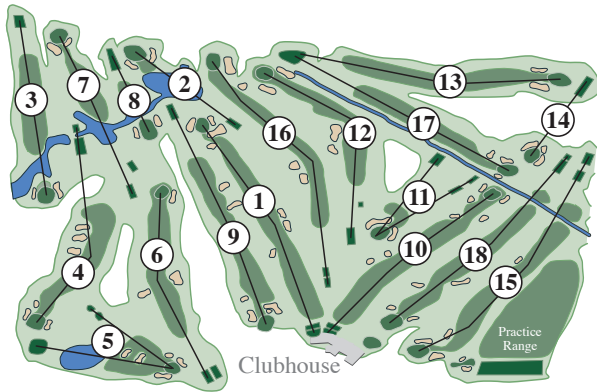

## USGA Rules Govern All Play

### Local Rules

- The embedded ball rule is in effect at all times through the green.
- Any ball that comes to rest on mulch around the base of trees or bushes must be played as it lies.
- Sprinkler control boxes and artificial cart paths are obstructions.
- Relief **MUST** be taken from nurseries and flower beds at no penalty.

*All rounds of golf shall be played in 4 hours or less. Play without delay.*

## Calumet Country Club

Original Design  
Donald Ross

Matt Gebhardt, PGA  
Head Professional

Chris Painter, GCSAA  
Course Superintendent

Homewood, Illinois

HOLE	1	2	3	4	5	6	7	8	9	Out	10	11	12	13	14	15	16	17	18	In	Tot	Hcp	Net
<b>BLUE</b> 72.5/134	485	210	367	431	213	419	349	163	488	3125	390	191	423	407	166	517	551	410	439	3494	6619		
<b>WHITE</b> M: 71.1/131 L: 77.1/142	477	198	356	385	209	405	332	148	472	2982	386	180	403	392	153	503	505	399	423	3344	6326		
<b>SILVER</b> M: 67.5/121 L: 72.7/133	468	132	304	311	155	396	282	133	458	2639	370	150	342	332	141	451	408	294	407	2895	5534		
<b>HANDICAP</b>	13	15	5	1	9	3	7	17	11		14	16	4	6	18	10	12	2	8				
<b>PAR</b>	5	3	4	4	3	4	4	3	5	35	4	3	4	4	3	5	5	4	4	36	71		
<b>LADIES HDCP</b>	3	15	1	7	11	9	13	17	5		10	18	12	6	16	4	2	8	14				
<b>LADIES PAR</b>	5	3	4	4	3	4	4	3	5	35	4	3	4	4	3	5	5	4	5	37	72		
<b>RED</b> M: 65.1/115 L: 69.8/126	432	132	250	311	115	315	235	92	410	2292	320	140	342	332	141	411	408	294	335	2723	5015		